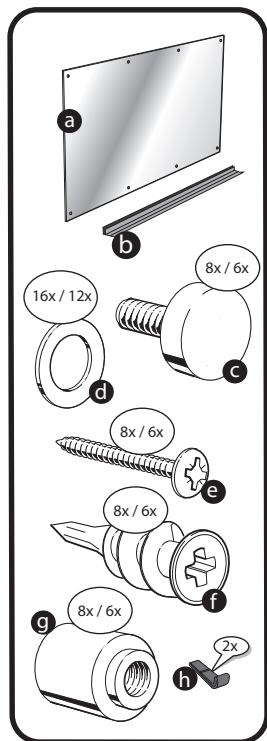

GLASS BOARDS

4 x 6, 4 x 8

ACCO ACCO Brands (Returns Center)
 101 Bolton Ave 9E
 Booneville, MS 38829 USA
 Tel: 800-541-0094
www.acco.com
www.quartet.com

ACCO accepts no liability if the product is not assembled and used in the correct way. Please use the correct fixings for your wall type.